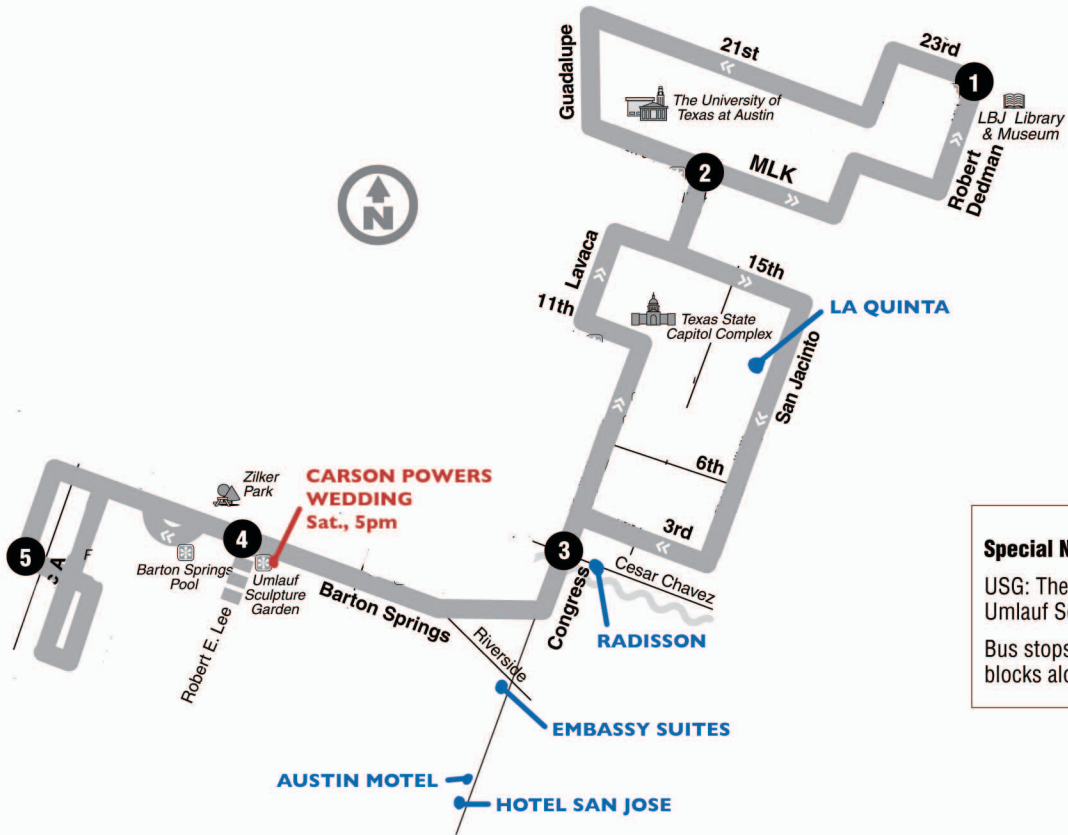

BUS #470

Tour the Town

Special Note:

USG: These trips also serve Umlauf Sculpture Garden.

Bus stops every one to two blocks along this route.

470 SATURDAYS/NORTHBOUND

5	4	3	2	1	Special Note
MOPAC AT BEE CAVE	ZILKER PARK	CONGRESS AT CESAR CHAVEZ	18TH AT CONGRESS	LBJ LIBRARY & MUSEUM	To Route/Garage
9:55	10:06	10:17	10:29	10:34	
10:40	10:51	11:02	11:14	11:19	
11:25	11:36	11:47	11:59	12:04	
12:10	12:21	12:32	12:44	12:49	
12:55	1:06	1:20	1:32	1:37	USG
1:40	1:51	2:05	2:17	2:22	USG
2:25	2:36	2:50	3:02	3:07	USG
3:10	3:21	3:35	3:47	3:52	USG
3:55	4:06	4:20	4:32	4:37	USG
4:40	4:51	5:02	5:14	5:19	
5:25	5:36	5:47	5:59	6:04	G
6:10	6:21	6:32	6:44	6:49	G

470 SATURDAYS/SOUTHBOUND

1	2	3	4	5	To Route/Garage
LBJ LIBRARY & MUSEUM	18TH AT CONGRESS	CONGRESS AT CESAR CHAVEZ	ZILKER PARK	MOPAC AT BEE CAVE	To Route/Garage
10:00	10:06	10:20	10:31	10:36	
10:45	10:51	11:05	11:16	11:21	
11:30	11:36	11:50	12:01	12:06	
12:15	12:21	12:35	12:46	12:51	
1:00	1:06	1:20	1:31	1:36	
1:45	1:51	2:05	2:16	2:21	
2:30	2:36	2:50	3:01	3:06	
3:15	3:21	3:35	3:46	3:51	
4:00	4:06	4:20	4:31	4:36	
4:45	4:51	5:05	5:16	5:21	
5:30	5:36	5:50	6:01	6:06	

470 SUNDAYS/NORTHBOUND

10:55	11:06	11:17	11:29	11:34	
11:40	11:51	12:02	12:14	12:19	
12:25	12:36	12:47	12:59	1:04	
1:10	1:21	1:35	1:47	1:52	USG
1:55	2:06	2:20	2:32	2:37	USG
2:40	2:51	3:05	3:17	3:22	USG
3:25	3:36	3:50	4:02	4:07	USG
4:10	4:21	4:35	4:47	4:52	USG
4:55	5:06	5:17	5:29	5:34	
5:40	5:51	6:02	6:14	6:19	G
6:25	6:36	6:47	6:59	7:04	G

470 SUNDAYS/SOUTHBOUND

11:00	11:06	11:20	11:31	11:36	
11:45	11:51	12:05	12:16	12:21	
12:30	12:36	12:50	1:01	1:06	
1:15	1:21	1:35	1:46	1:51	
2:00	2:06	2:20	2:31	2:36	
2:45	2:51	3:05	3:16	3:21	
3:30	3:36	3:50	4:01	4:06	
4:15	4:21	4:35	4:46	4:51	
5:00	5:06	5:20	5:31	5:36	
5:45	5:51	6:05	6:16	6:21	